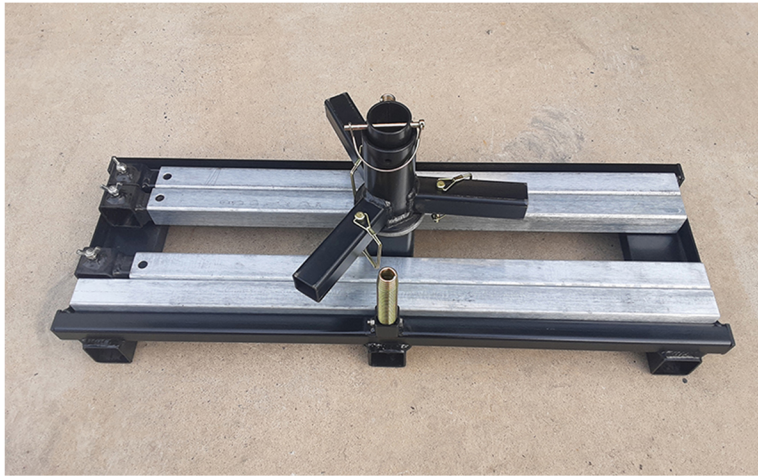

The Landscaper Polypipe Spinner

Adapt-a-Mill®
Unique Rural Products

adaptamill.com.au

Alexander Rose
0448 456 501
Crookwell, 2583, NSW