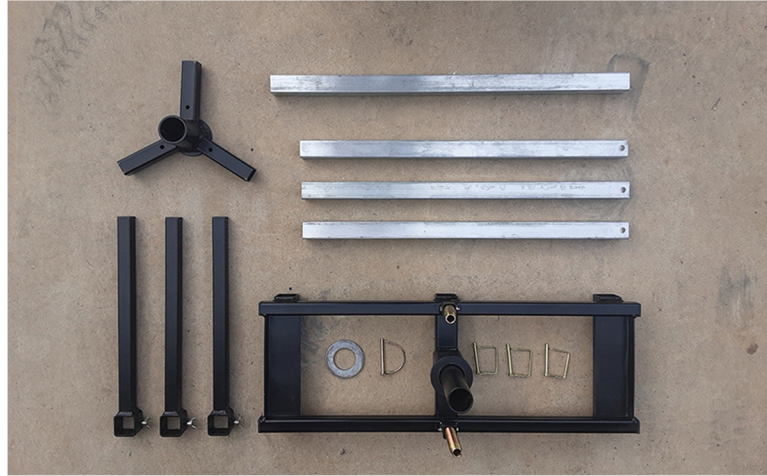

The Landscaper Polypipe Spinner

Adapt-a-Mill®
Unique Rural Products

adaptamill.com.au

Alexander Rose
0448 456 501
Crookwell, 2583, NSW